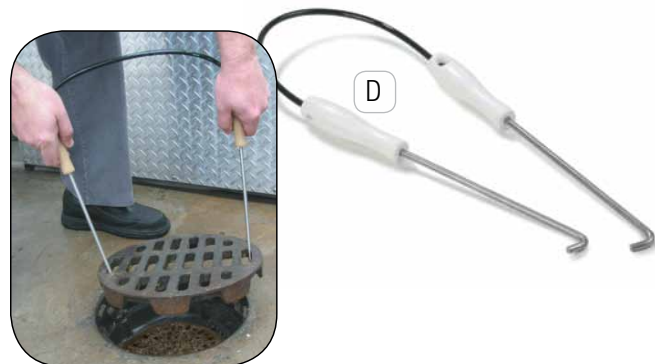

**C 369814B** #20 5" Headband Mop  
Pack 12 ea Cs Wt./Cube 10.25/0.68  
**List Price: 7.49 ea**

**41720B** 20 oz 5" Headband Mop  
Pack 12 ea Cs Wt./Cube 16.25/0.68  
**List Price: 11.22 ea**

**369817B** #24 5" Headband Mop  
Pack 12 ea Cs Wt./Cube 14.00/0.68  
**List Price: 9.27 ea**

**DRAIN OPENER**

Convenient, sanitary way to remove floor drain covers. Easy to use, simply insert into drain and twist to remove drain cover and drain basket. Plastic handles allow for a secure grip. One-piece construction for easy sanitizing. Hangs with drain brush on Carlisle's Brush Rack (40735)

**Color:** White(02)

**D 40144** Drain Opener  
Pack 12 ea Cs Wt./Cube 6.50/0.55  
**List Price: 26.40 ea**

**ERGONOMIC POWER PLUNGER**

Ergonomic design maximizes applied force while maintaining ease and longevity of use. Over molded rubber handle for easy grip, 21" plastic handle is non-absorbent and more sanitary than wood handles.